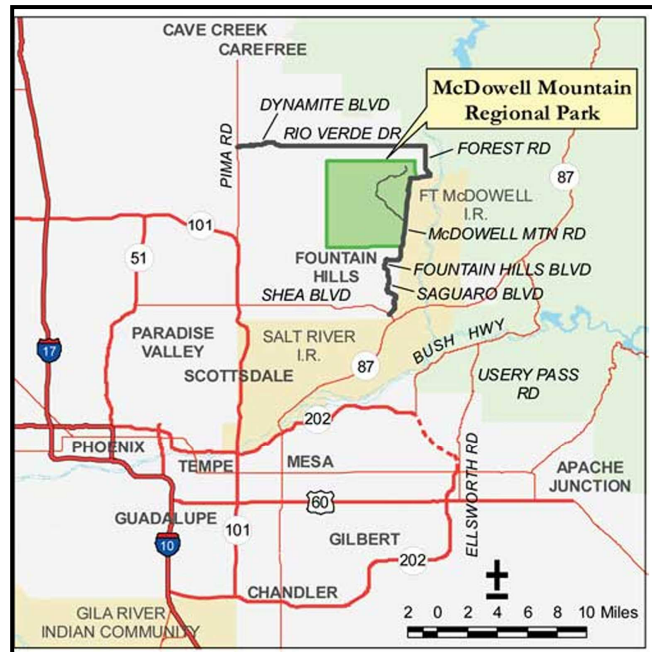

Directions to Focus Cyclery

3107 S. Gilbert Rd. - Suite 109
Gilbert, AZ 85295

Northeast corner of Gilbert Rd. and Pecos
One light north of Loop 202

•**From the North (US 60 Freeway)**

Take Gilbert Road south to Pecos Road

•**From the South (202 Freeway)**

Take Gilbert Road north one half mile to Pecos Road

Directions to McDowell Mountain Regional Park

16300 McDowell Mountain Park Dr. MMRP Arizona 85255

- From central Phoenix, take Loop 202 East to 101 North
- North on 101 to Shea Blvd.
- East/Right on Shea Blvd. to N. Palisades Blvd.
- North/Left on N. Palisades Blvd. to N. Fountain Hills Blvd. (Turns into McDowell Mountain Rd.)
- Go approx four miles to the McDowell Mountain Regional Park entrance (on your left)

- Packet Pickup** will be at the Competitive Track parking area. First left turn after entering the park.
- No charge to enter the park for packet pick up, however, if you plan to drive into the park PAST the packet pick up area, there is a \$6 daily fee.

***** NOTE: ARRIVE EARLY ON RACE MORNING! *****

- On race morning, once you reach the park entrance you still have a 6 mile drive to the athlete parking area AND a 1 – 1.5 mile walk to the transition area.
- You **MUST** have your race bib to pick up your timing chip on race morning.